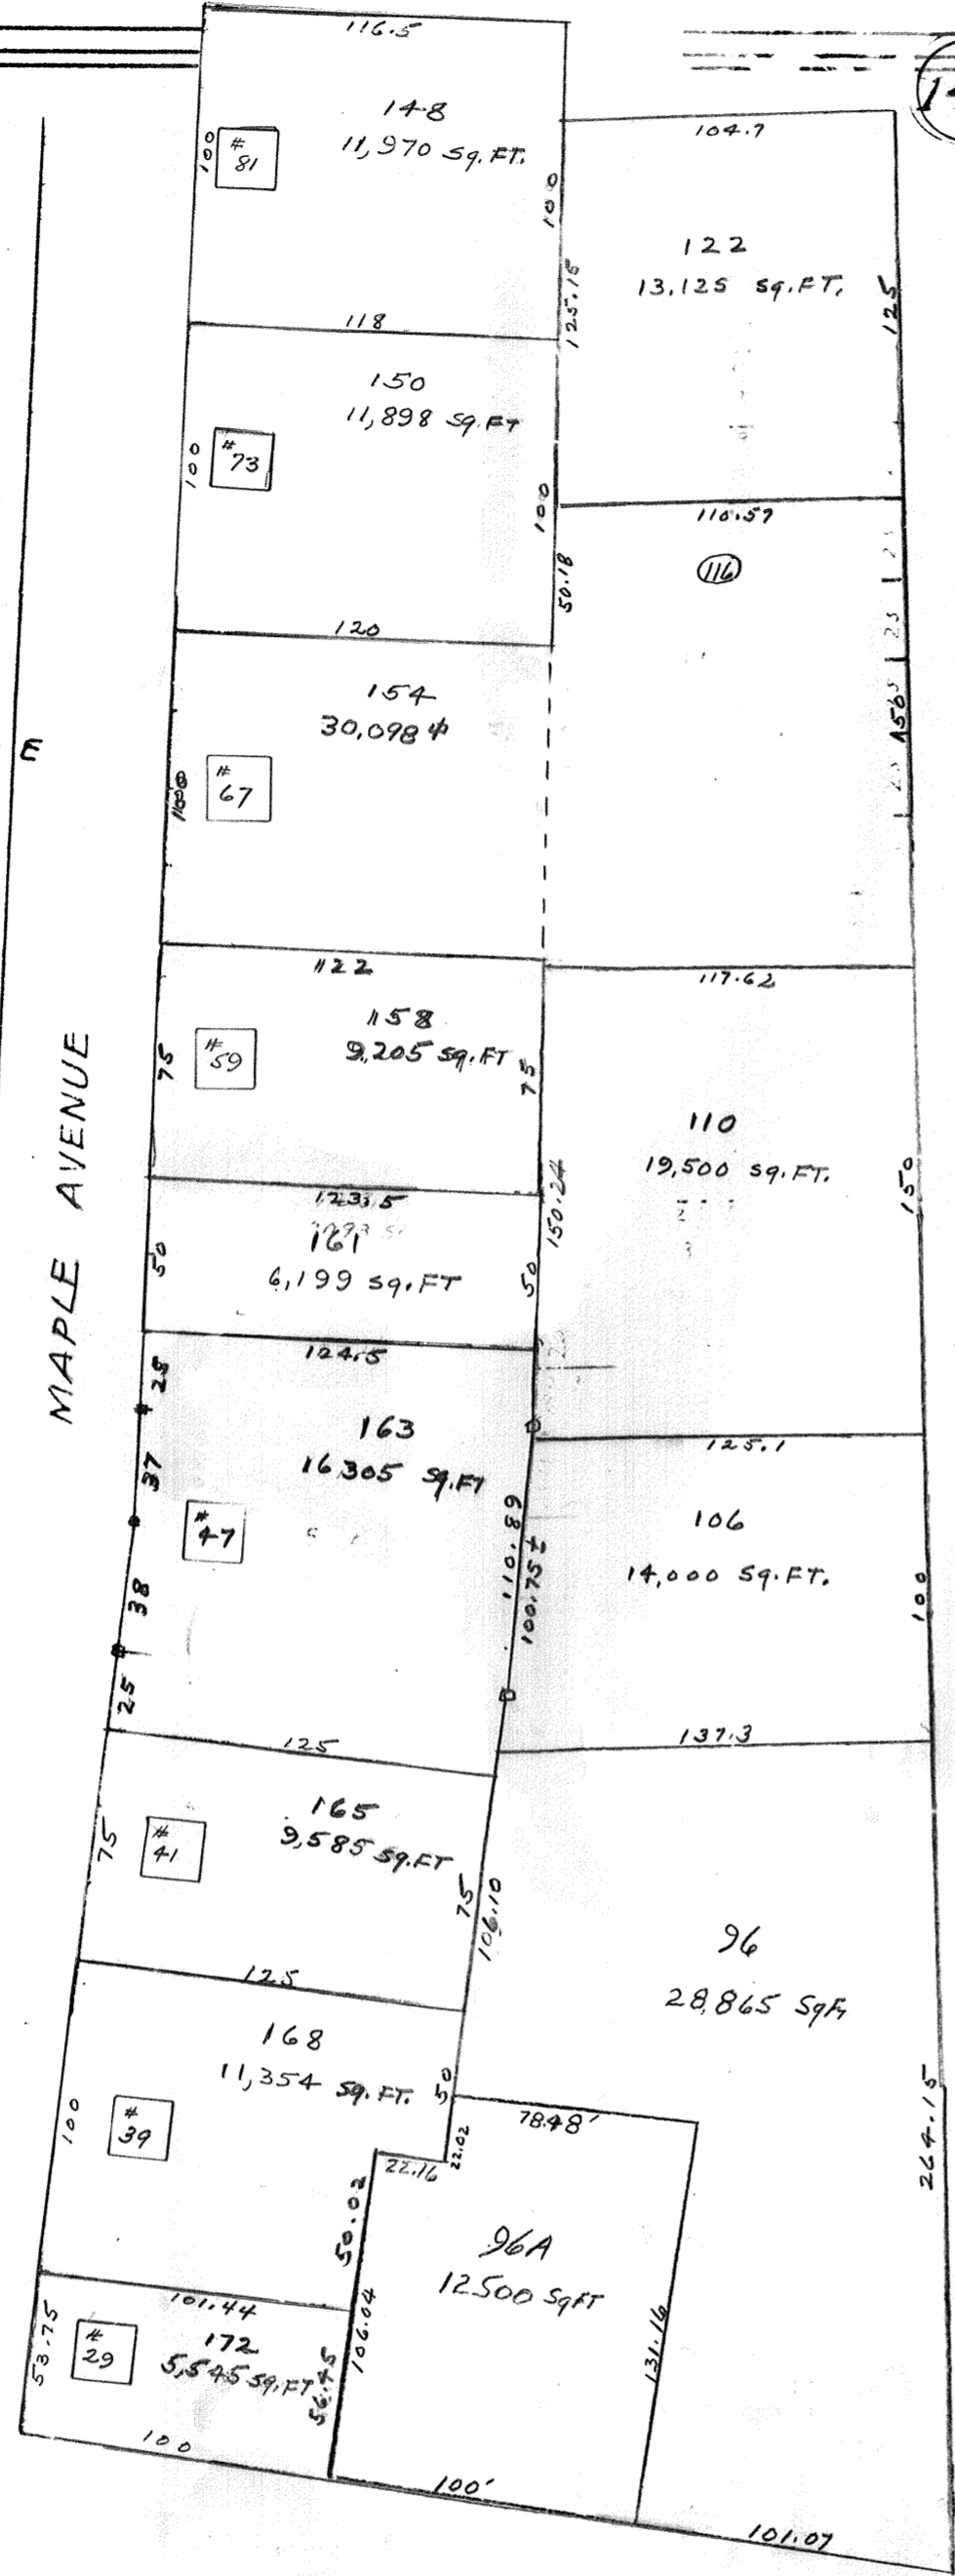

452

148

147

550

552

NOTE: ALL LOT NUMBERS LESS THAN 200
CORRESPOND WITH THE NUMBERS ON
RUTH TERRACE OWNED BY ELIJAH
B. WOODWORTH.

553

554

SCALE 1 IN = 60 FT.