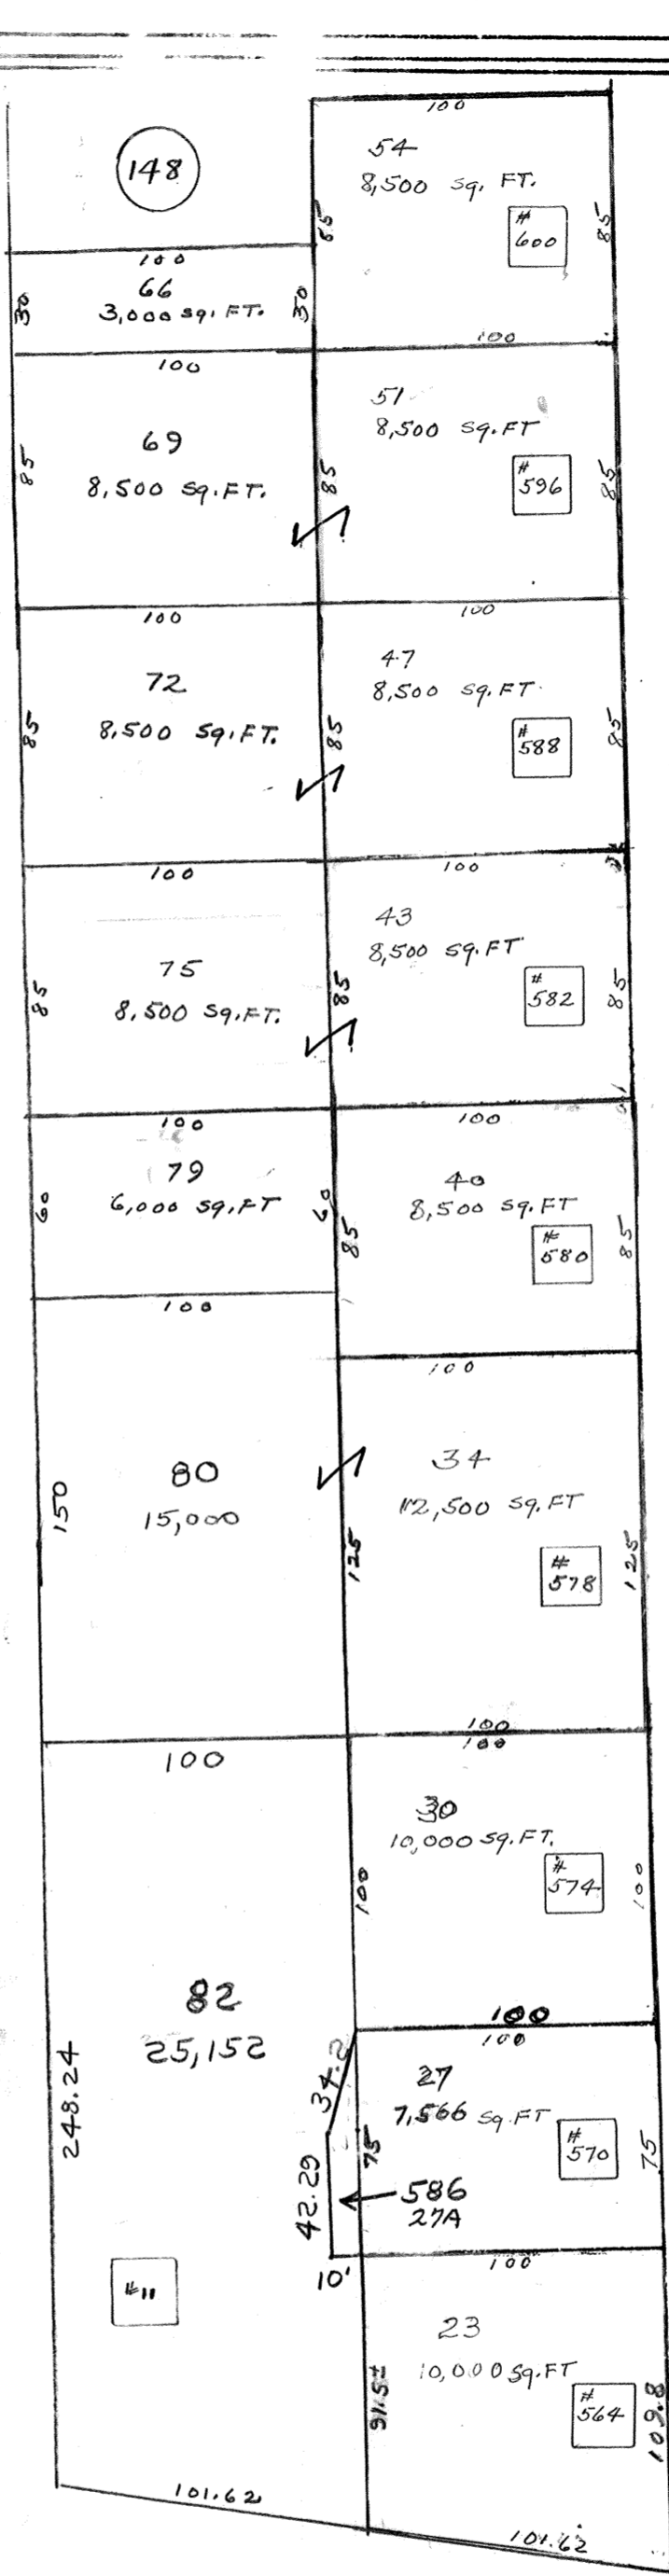

452

148

147

550

552

NOTE: ALL LOT NUMBERS LESS THAN 200
CORRESPOND WITH THE NUMBERS ON
RUTH TERRACE OWNED BY ELIJAH
B. WOODWORTH.

553

554

SCALE 1 IN = 60 FT.