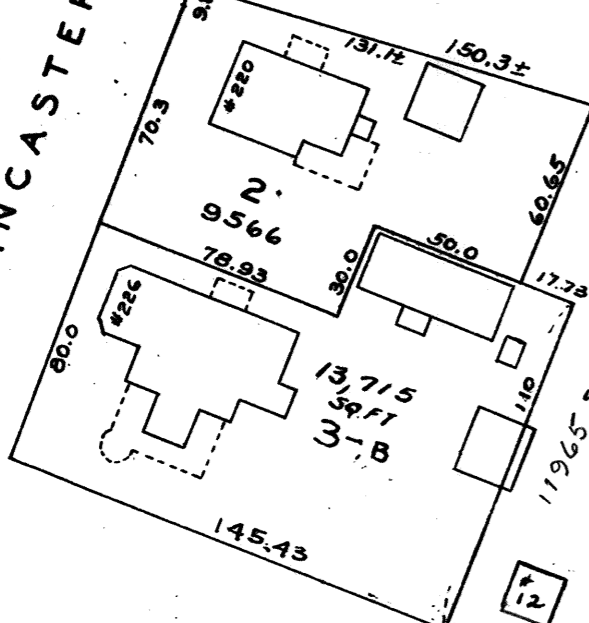

SIXTH ST.

54

ST.

DERWIN ST.

166

LANCASTER ST.

1
81653

213

LANCASTER

34,499 Sq. Ft.
Including Strip to Street.

JOHNSON

177

MIDDLE

ST.

SCALE: 1 IN. = 60 FT.