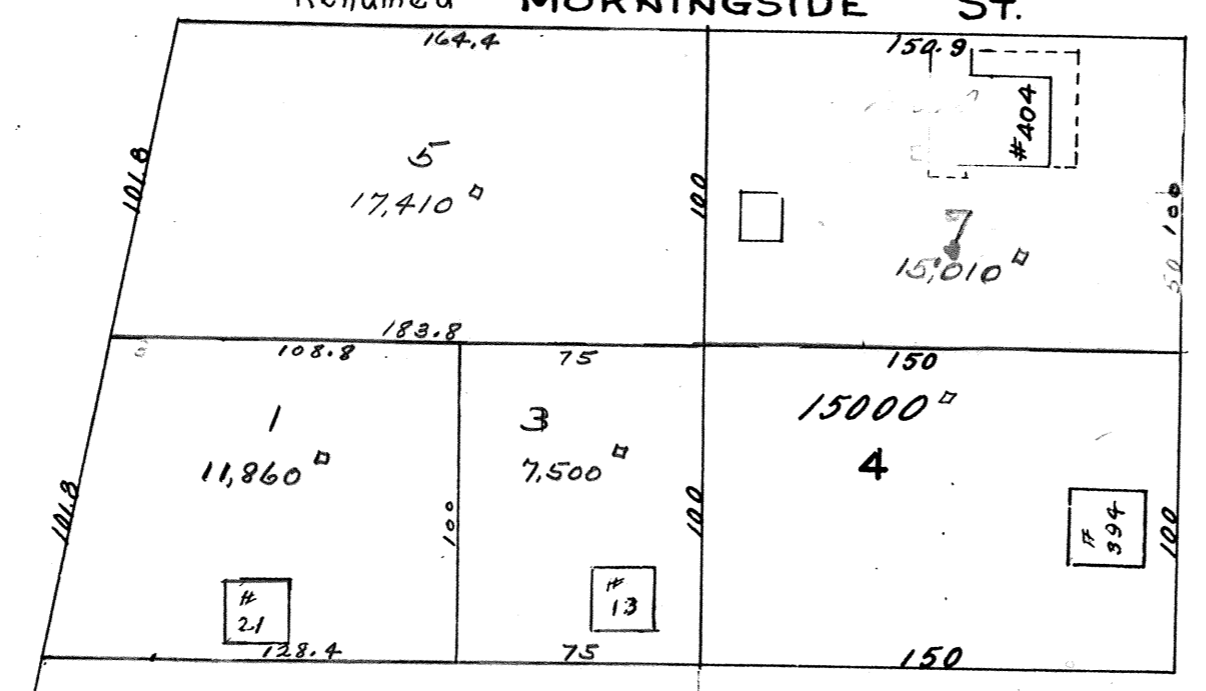

258

LAKE ST

578

Renamed MORNINGSIDE ST.

Renamed CULLEN AVE.

258

NORTH ST

Scale 1 in = 60 ft.