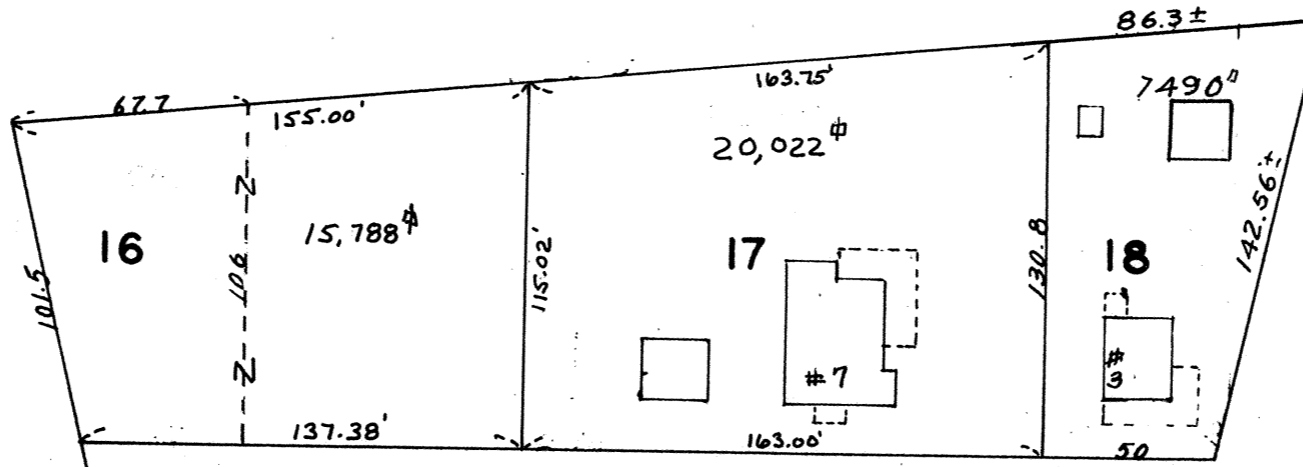

258

LAKE ST

578

Renamed MORNINGSIDE ST.

Renamed CULLEN AVE.

258

NORTH ST

Scale 1 in = 60 ft.