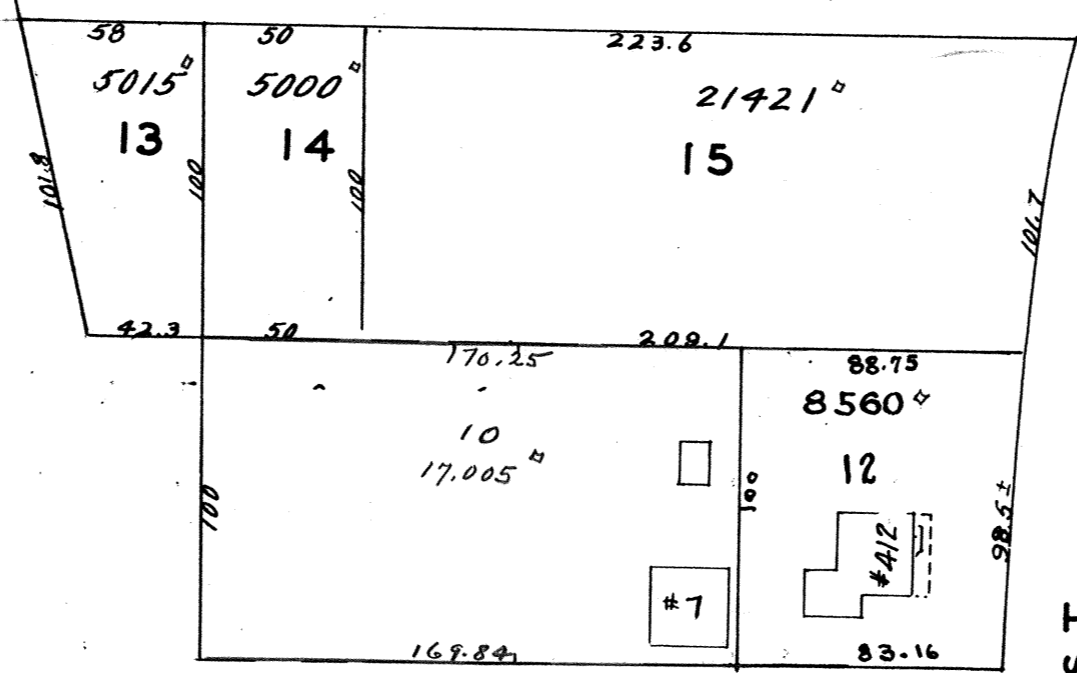

258

LAKE ST

578

Renamed MORNINGSIDE ST.

Renamed CULLEN AVE.

258

NORTH ST

Scale 1 in = 60 ft.