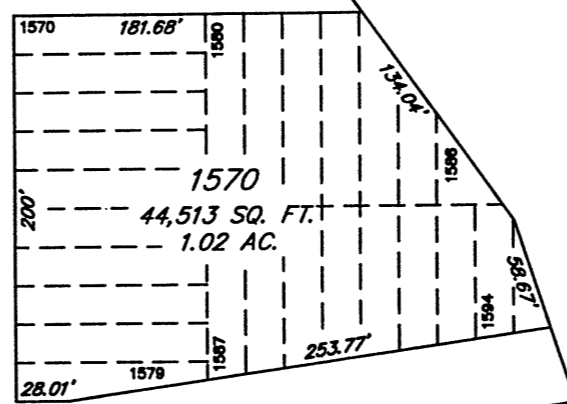

478

OVERLOOK DRIVE

CEDAR ROAD

WALNUT ROAD / ISABEL CIRCLE

OAK ROAD

LARCH ROAD

WILLOW ROAD

477

LEOMINSTER BOULEVARD

BEECH ROAD

400

400

LOT NUMBERS TAKEN FROM UNDATED MAP OF LAKE SAMOSET