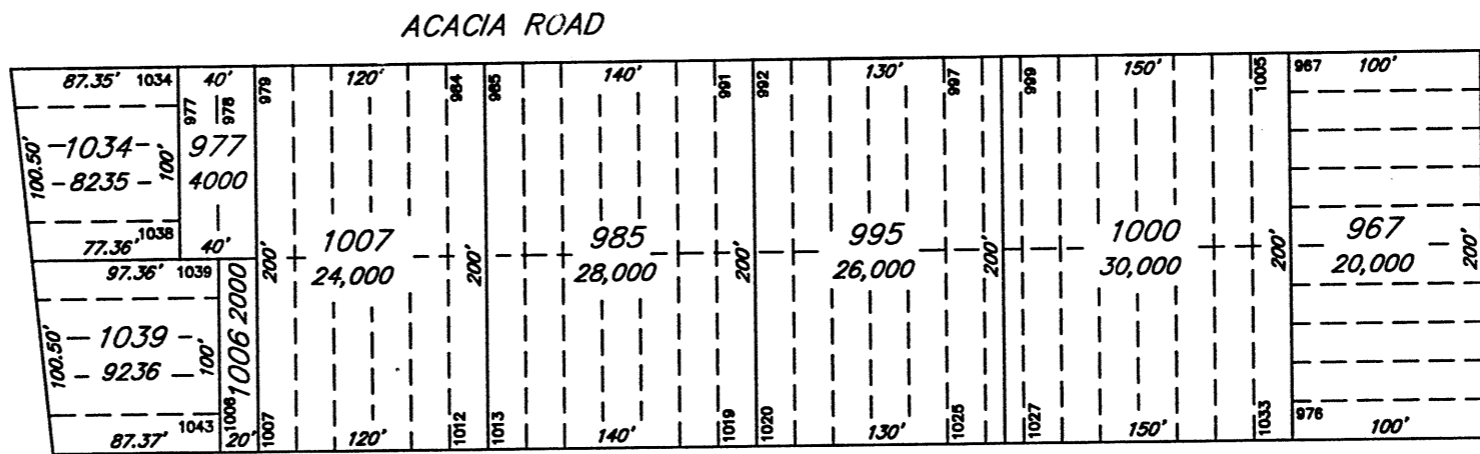

478

OVERLOOK DRIVE

CEDAR ROAD

WALNUT ROAD / ISABEL CIRCLE

OAK ROAD

LARCH ROAD

WILLOW ROAD

477

LEOMINSTER BOULEVARD

BEECH ROAD

400

400

LOT NUMBERS TAKEN FROM UNDATED MAP OF LAKE SAMOSET