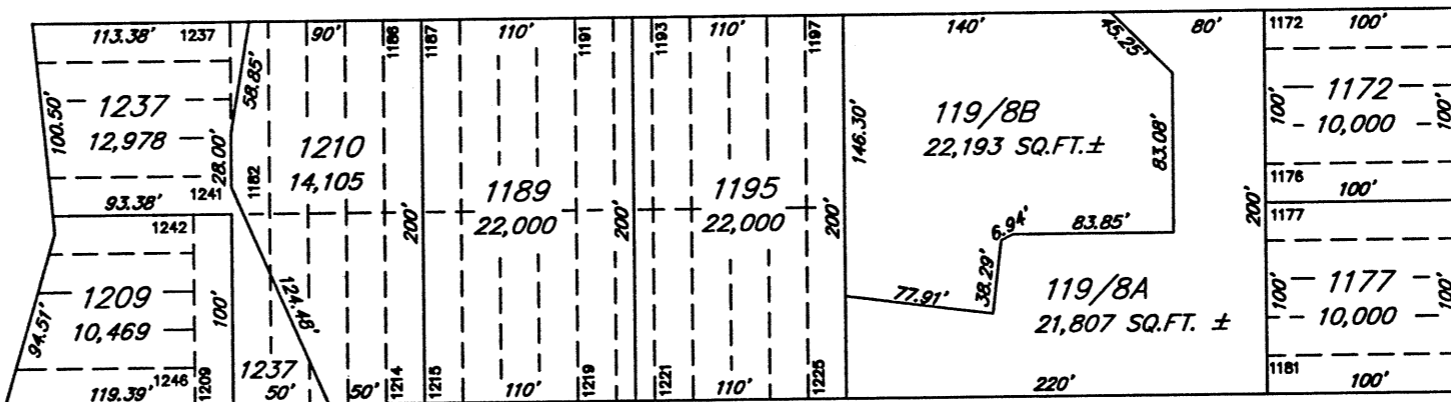

478

OVERLOOK DRIVE

CEDAR ROAD

WALNUT ROAD / ISABEL CIRCLE

OAK ROAD

LARCH ROAD

WILLOW ROAD

477

LEOMINSTER BOULEVARD

BEECH ROAD

400

400

LOT NUMBERS TAKEN FROM UNDATED MAP OF LAKE SAMOSET