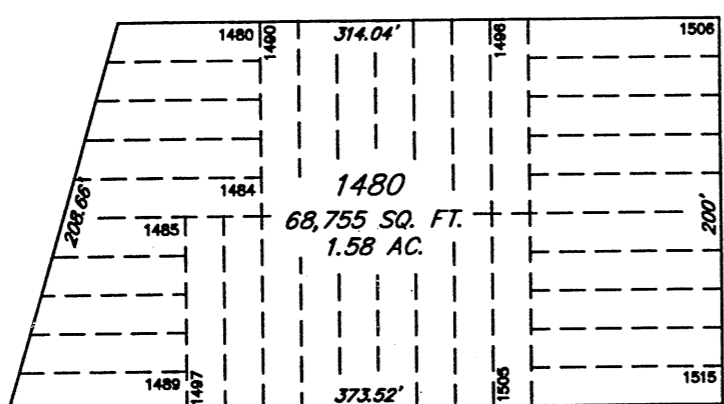

478

OVERLOOK DRIVE

CEDAR ROAD

WALNUT ROAD / ISABEL CIRCLE

OAK ROAD

LARCH ROAD

WILLOW ROAD

477

LEOMINSTER BOULEVARD

BEECH ROAD

400

400

LOT NUMBERS TAKEN FROM UNDATED MAP OF LAKE SAMOSET