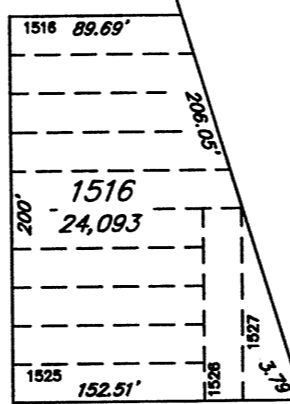

478

OVERLOOK DRIVE

CEDAR ROAD

WALNUT ROAD / ISABEL CIRCLE

OAK ROAD

LARCH ROAD

WILLOW ROAD

477

LEOMINSTER BOULEVARD

BEECH ROAD

400

400

LOT NUMBERS TAKEN FROM UNDATED MAP OF LAKE SAMOSET