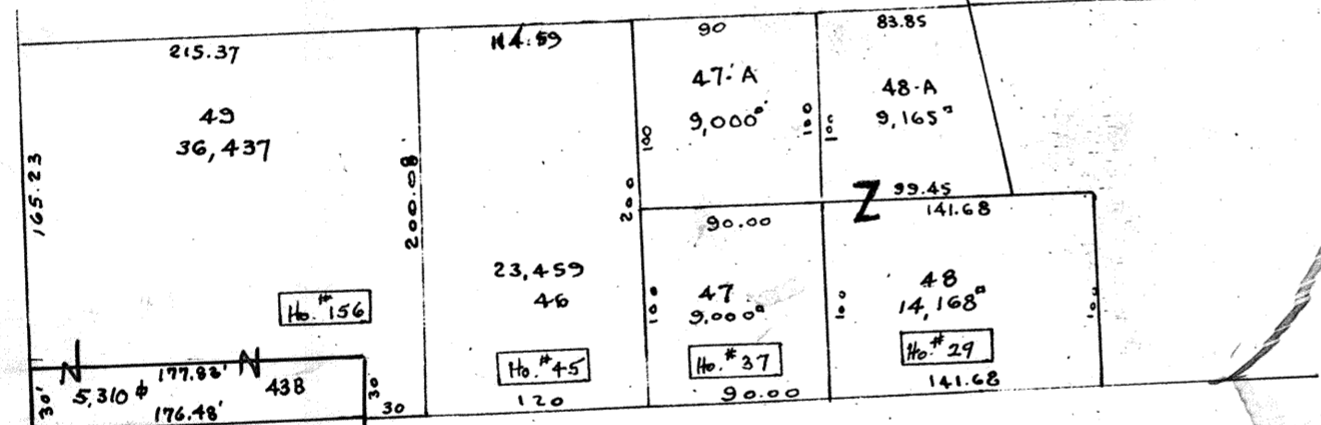

578

256

258

MCKINLEY ST

256

259

PROP LAKE ST

492+
51
24,935±

MORNINGSIDE

CULLEN AVE (Formerly Broadway)

SHOWN ON 2563B

STAR ST

256

259

258

MCKINLEY ST

STAR ST

256

SCHLEY ST

257

ST

SCALE: 1" = 100 FT.