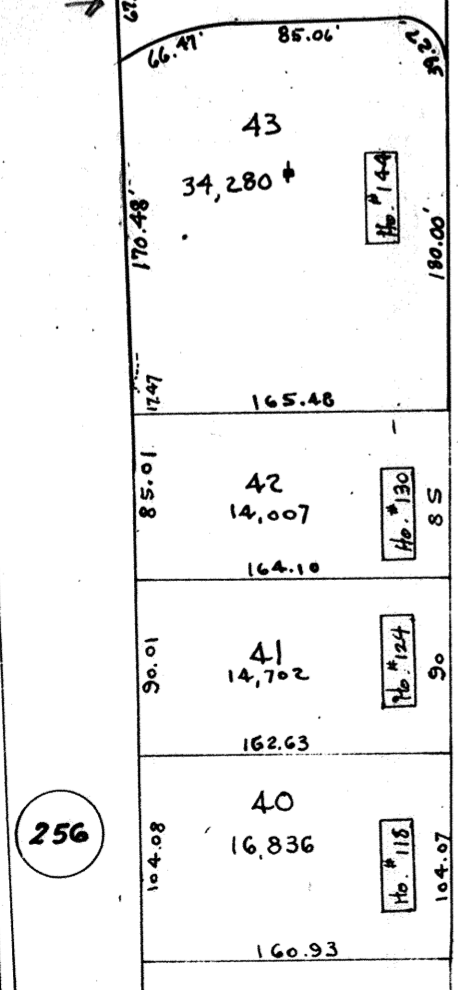

578

256

258

MCKINLEY ST

256

259

PROP LAKE ST

492+
51
24,935±

MORNINGSIDE

CULLEN AVE (Formerly Broadway)

SHOWN ON 2563B

STAR ST

256

259

258

MCKINLEY ST

STAR ST

256

SCHLEY ST

257

ST

SCALE: 1" = 100 FT.