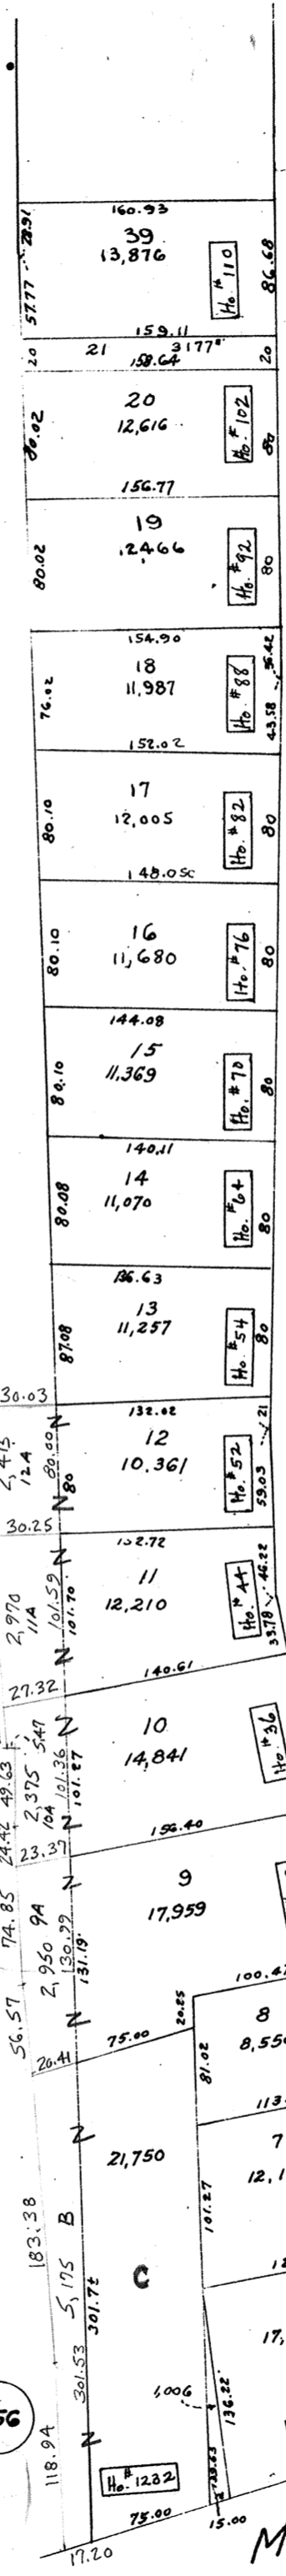

578

256

258

MCKINLEY ST

256

259

PROP LAKE ST

492+
51
24,935±

MORNINGSIDE

CULLEN AVE (Formerly Broadway)

SHOWN ON 2563B

STAR ST

256

259

258

MCKINLEY ST

STAR ST

256

SCHLEY ST

257

ST

SCALE: 1" = 100 FT.