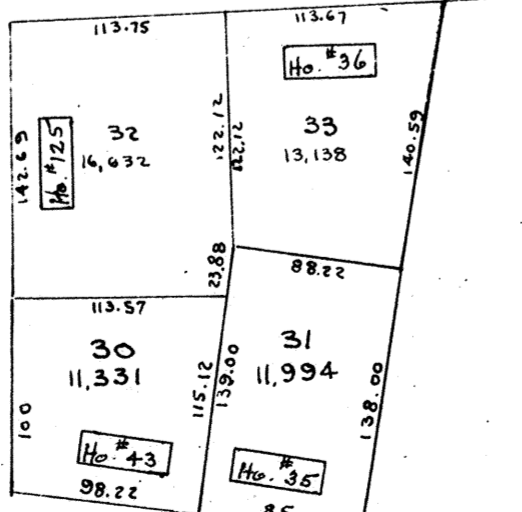

578

256

258

MCKINLEY ST

256

259

PROP LAKE ST

492+
51
24,935±

MORNINGSIDE

CULLEN AVE (Formerly Broadway)

SHOWN ON 2563B

STAR ST

256

259

258

MCKINLEY ST

STAR ST

256

SCHLEY ST

257

ST

SCALE: 1" = 100 FT.