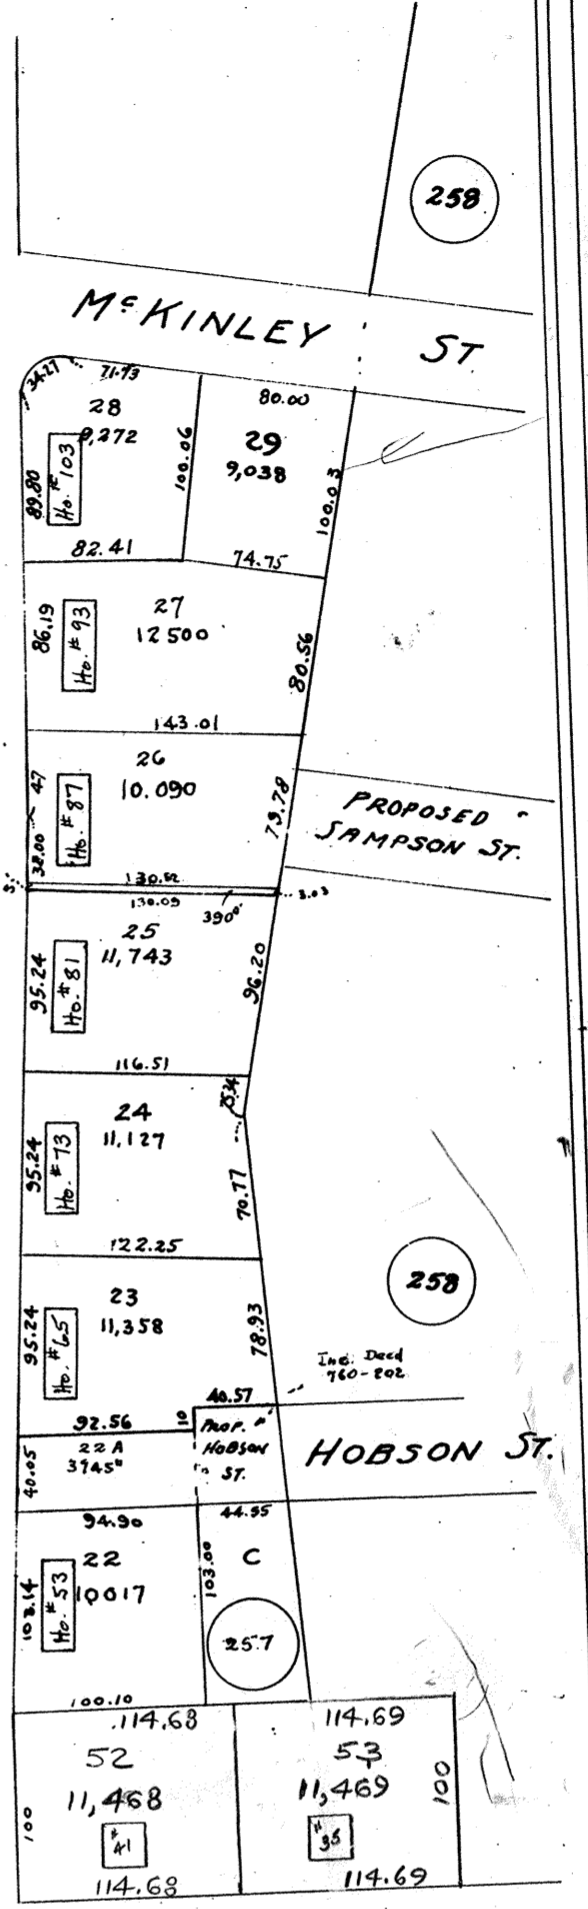

578

256

258

MCKINLEY ST

256

259

PROP LAKE ST

492+
51
24,935±

MORNINGSIDE

CULLEN AVE (Formerly Broadway)

SHOWN ON 2563B

STAR ST

256

259

258

MCKINLEY ST

STAR ST

256

SCHLEY ST

257

ST

SCALE: 1" = 100 FT.