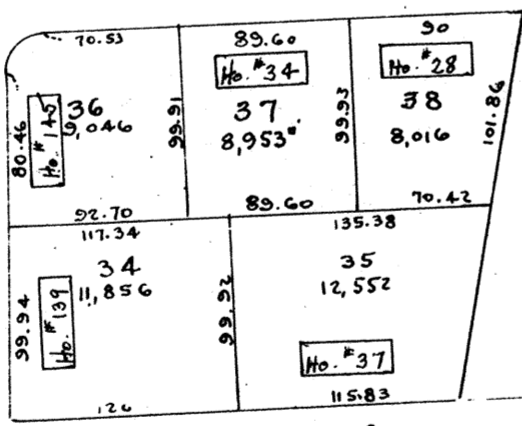

578

256

258

MCKINLEY ST

256

259

PROP LAKE ST

492+
51
24,935±

MORNINGSIDE

CULLEN AVE (Formerly Broadway)

SHOWN ON 2563B

STAR ST

256

259

258

MCKINLEY ST

STAR ST

256

SCHLEY ST

257

ST

SCALE: 1" = 100 FT.